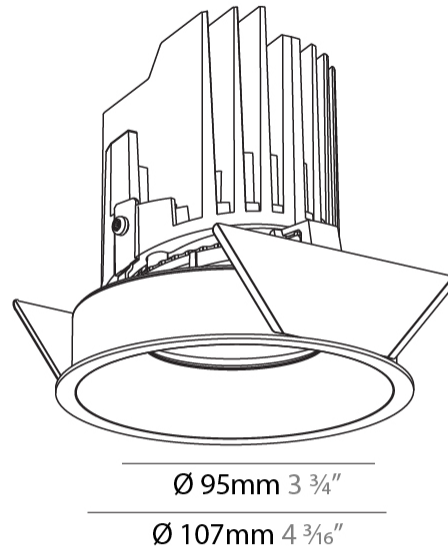

PHYSICAL

Shape: Round
Diameter (mm): 107
Diameter (in): 4 3/16
Height (mm): 112
Height (in): 4 7/16
Ceiling Thickness (mm): 10 / 12.5 / 15
Ceiling Thickness (in): 3/8 or 1/2 or 9/16
Min. Recessing Depth (mm): 130
Min. Recessing Depth (in): 5 1/8
Light Distribution: Adjustable / Downlight
Weight (kg): 0.488
Weight (lbs): 1.08
Fixture Finish: SSR / BKV / CWI / CRY / HAB / LAG / UFT / ITA / RUA / RUR / MIC / FTG / MYG / TWT / LOD / PUS / FRO / FUP / KIA / POP / BLS / SPG / MEY / GOH / GUM / CHC / COM / ABZ / JAG / OBR / MOS / ROR
Fixture Material: Aluminum Die Cast
Cut-out Measurements: 98mm / 3 7/8"

ELECTRICAL

Lamp Type: LED (Zhaga Standard)
Input Wattage (W): 13.2 / 16.5
Total Output Wattage (W): 12 / 14
Dimming: Tri-Mode (Non-Dimming and Phase Dimming (120Vac only) and 0-10V Dimming)
Driver Included: No
Driver Location: Recessed Housing
Driver Type: Constant Current - Universal
Driver Class: Class 2
Housing: See components
Input Voltage (V): 120 - 277
Constant Current (MA): 350

LED

Number of LEDs: 1
Color Temperature (°K): 2700 / 3000 / 3500 / 4000
Max. Delivered Lumen (lm): 850 / 950 / 1029 / 1050
Nominal Lumen (lm): 960 / 1070 / 1156 / 1180
CRI: >90 CRI
Efficiency (%): 0.885
Lamp Life (hrs): 50000

OPTICAL

Reflector°: 10
Adjustability: Rotational 355°; Tilt 10°

RATINGS AND CERTIFICATIONS

Certified By: Certified for North American Standards
IP rating: IP20