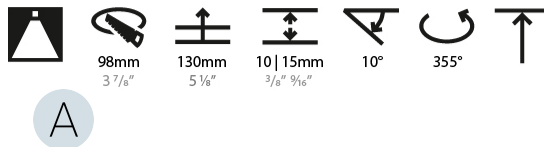

PHYSICAL

Shape: Round
Diameter (mm): 107
Diameter (in): 4 3/16
Height (mm): 112
Height (in): 4 7/16
Ceiling Thickness (mm): 10 / 12.5 / 15
Ceiling Thickness (in): 3/8 or 1/2 or 9/16
Min. Recessing Depth (mm): 130
Min. Recessing Depth (in): 5 1/8
Light Distribution: Adjustable / Downlight
Weight (kg): 0.488
Weight (lbs): 1.08
Fixture Finish: SSR / BKV / CWI / CRY / HAB / LAG / UFT / ITA / RUA / RUR / MIC / FTG / MYG / TWT / LOD / PUS / FRO / FUP / KIA / POP / BLS / SPG / MEY / GOH / GUM / CHC / COM / ABZ / JAG / OBR / MOS / ROR
Fixture Material: Aluminum Die Cast
Cut-out Measurements: 98mm / 3 7/8"

ELECTRICAL

Lamp Type: LED (Zhaga Standard)
Input Wattage (W): 13.2 / 16.5
Total Output Wattage (W): 12 / 14
Dimming: Tri-Mode (Non-Dimming and Phase Dimming (120Vac only) and 0-10V Dimming)
Driver Included: No
Driver Location: Recessed Housing
Driver Type: Constant Current - Universal
Driver Class: Class 2
Housing: See components
Input Voltage (V): 120 - 277
Constant Current (MA): 350

LED

Number of LEDs: 1
Color Temperature (°K): 2700 / 3000 / 3500 / 4000
Max. Delivered Lumen (lm): 850 / 950 / 1029 / 1050
Nominal Lumen (lm): 960 / 1070 / 1156 / 1180
CRI: >90 CRI
Efficiency (%): 0.885
Lamp Life (hrs): 50000

OPTICAL

Reflector°: 10
Adjustability: Rotational 355°; Tilt 10°

RATINGS AND CERTIFICATIONS

Certified By: Certified for North American Standards
IP rating: IP20