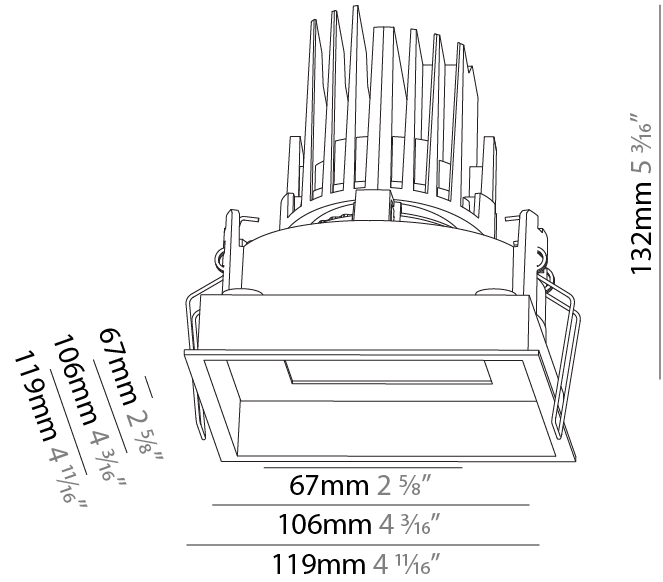

ELECTRICAL

Lamp Type: LED (Zhaga Standard)
Input Wattage (W): 13.2 / 16.5
Total Output Wattage (W): 12 / 14
Dimming: Tri-Mode (Non-Dimming and Phase Dimming (120Vac only) and 0-10V Dimming)
Driver Included: No
Driver Location: Recessed Housing
Driver Type: Constant Current - Universal
Driver Class: Class 2
Housing: See components
Input Voltage (V): 120 - 277
Constant Current (MA): 350

LED

Number of LEDs: 1
Color Temperature (°K): 2700 / 3000 / 3500 / 4000
Max. Delivered Lumen (lm): 850 / 950 / 1029 / 1050
Nominal Lumen (lm): 960 / 1070 / 1156 / 1180
CRI: >90 CRI
Lamp Life (hrs): 50000

OPTICAL

Reflector°: 10
Adjustability: Rotational 355°; Tilt 30°

RATINGS AND CERTIFICATIONS

Certified By: Certified for North American Standards
Zaneen Company Inc. © 2024, T 1800-388-3382, F 416-247-9319, www.zaneen.com

Available for International specifications by adding 'INT' at the end of the existing Model #. For assistance on 'custom' specifications, contact zteam@zaneen.com. In a constant effort to supply the best product, we reserve the right to change specifications or materials without notice. The most recent specification sheets are found at zaneen.com